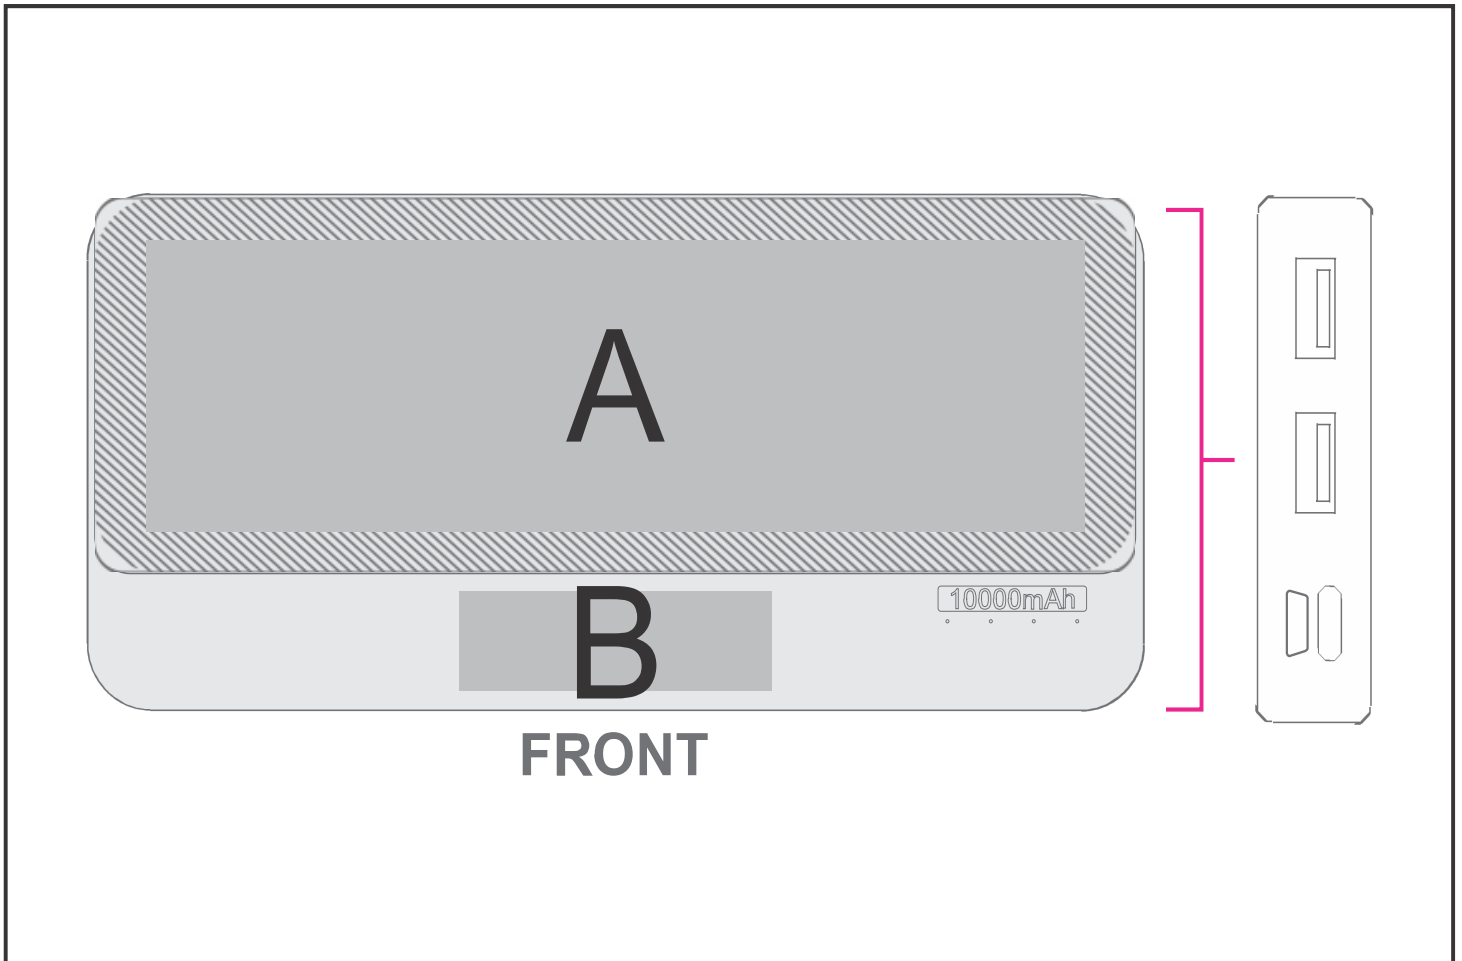

MT-AL-458-B

Altitude Crux Power Bank - 10,000mAh

Also available in
**LOGO
24**
Check Logo24
guide and t's & c's

Need to know:

- Includes 1-Colour, 1-Position Pad Print (setup fees apply)
- Texture of Item will affect the quality of Direct Print.

Branding Options:

Position	Branding Method (Branding Code)	No. of Colours	Dimension
A	Direct to Print (DP-B)	Full Colour	120mm wide x 35mm high
B	Pad Printing (PA)	4 Colours	40mm wide x 12mm high